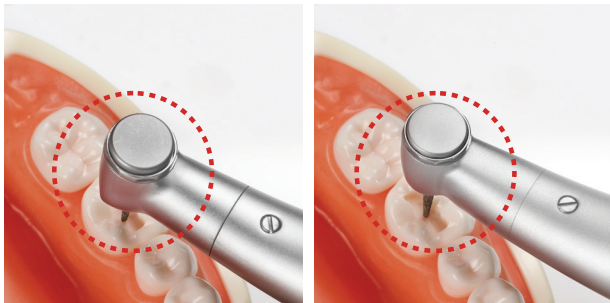

Thinking ahead. Focused on life.

New! TORQTECH Ultra mini

1:5 High-Speed Contra Angle

TORQTECH attachments are built tough and durable, yet provide a steady cut for even the most delicate of margins. The latest addition to the product line, the new Ultra mini, improves access and visibility with a compact head, shorter than the original, as well as competitive units. This attachment is ideal for patients with limited jaw mobility, children, and narrow treatment areas. Enjoy the stability you've come to trust, now in a smaller profile!

- Mini contra angle with 1:5 speed increasing gear ratio & optics
- Accepts standard & short shank burs
- Compact, shorter head height offers excellent access & visibility
- Low cost per use due to high cutting capacity & durability
- Newly designed water spray provides consistent cooling with four points of chip air
- Compatible with air & E-type electric motors