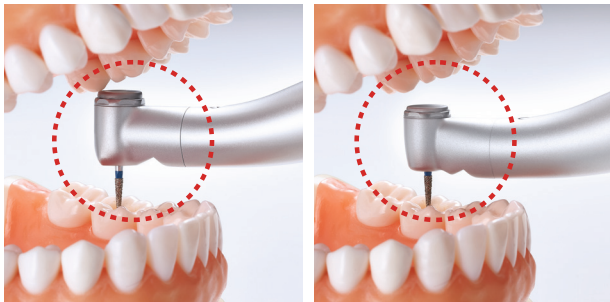

Thinking ahead. Focused on life.

New! TORQTECH Ultra mini

1:5 High-Speed Contra Angle

TORQTECH attachments are built tough and durable, yet provide a steady cut for even the most delicate of margins. The latest addition to the product line, the new Ultra mini, improves access and visibility with a compact head, shorter than the original, as well as competitive units. This attachment is ideal for patients with limited jaw mobility, children, and narrow treatment areas. Enjoy the stability you've come to trust, now in a smaller profile!

- Mini contra angle with 1:5 speed increasing gear ratio & optics
- Accepts standard & short shank burs
- Compact, shorter head height offers excellent access & visibility
- Low cost per use due to high cutting capacity & durability
- Newly designed water spray provides consistent cooling with four points of chip air
- Compatible with air & E-type electric motors