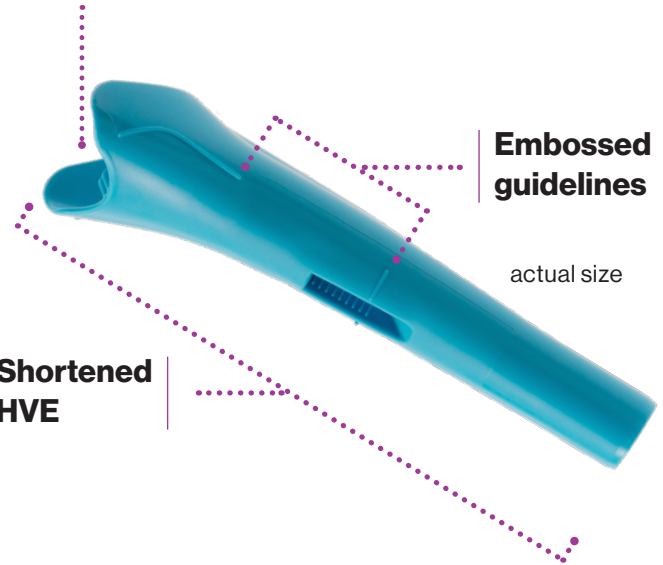

# HVE Mirror Connect

Four-handed Dentistry Becomes Two-Handed Dentistry

Lacrosse-style opening

Shortened HVE

HVE Mirror Connect Compatible Mirrors:

The HVE Mirror Connect transforms standard four-handed dentistry into comfortably streamlined two-handed dentistry. Designed to integrate our #5 double-sided mouth mirrors, **the single-use HVE Mirror Connect combines the market-leading visibility of our mirrors\* and a unique high-volume evacuator with a lacrosse-style mouth that optimizes suction.**

High-Volume Evacuator Mirror Connector

**HVEMC**

HVE Mirror Connect (QTY: 50)

HuFriedyGroup #5 Mouth Mirrors

**MIR5DSHDB**

#5 HD Black Line Double-Sided Mirror

**MIR5SDHD**

#5 HD Double-Sided Mirror