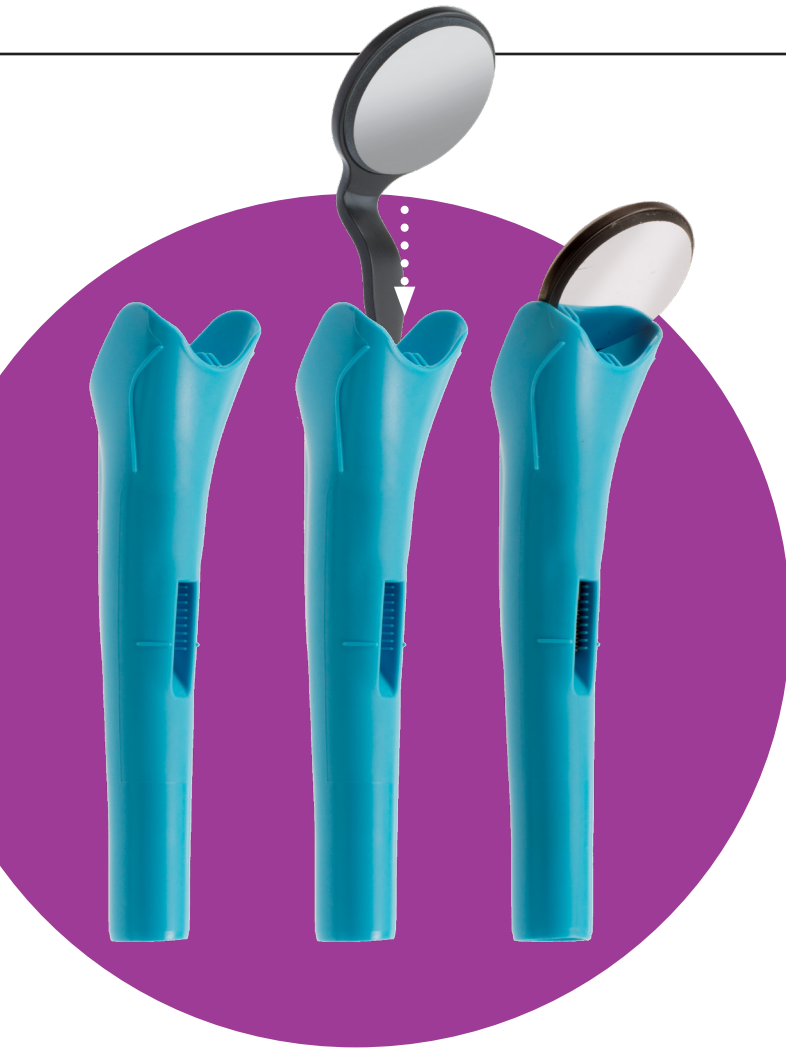

# HVE Mirror Connect

Four-handed Dentistry Becomes Two-Handed Dentistry

Lacrosse-style opening

Shortened HVE

HVE Mirror Connect Compatible Mirrors:

The HVE Mirror Connect transforms standard four-handed dentistry into comfortably streamlined two-handed dentistry. Designed to integrate our #5 double-sided mouth mirrors, **the single-use HVE Mirror Connect combines the market-leading visibility of our mirrors\* and a unique high-volume evacuator with a lacrosse-style mouth that optimizes suction.**

High-Volume Evacuator Mirror Connector

**HVEMC**

HVE Mirror Connect (QTY: 50)

HuFriedyGroup #5 Mouth Mirrors

**MIR5DSHDB**

#5 HD Black Line Double-Sided Mirror

**MIR5SDHD**

#5 HD Double-Sided Mirror